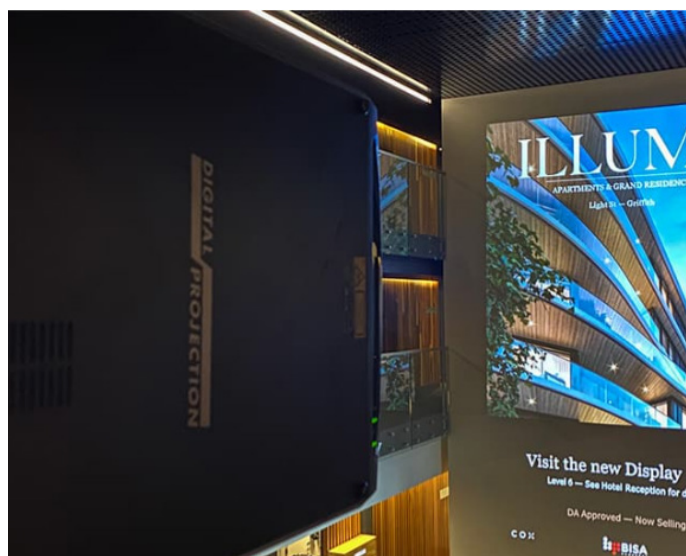

CASE STUDIES

EAST HOTEL

NEW PROJECTION DIRECTION FOR EAST HOTEL

SUMMARY

CANBERRA'S EAST HOTEL INVESTS IN HIGH BRIGHTNESS DIGITAL PROJECTION FOR FOYER SIGNAGE

The East Hotel's arrival in 2012 on the accommodation scene was like a breath of fresh air. Nothing had been left to chance, with every aspect built with purpose and intent.

Hotel owner Dan Bisa, sought advice from Canberra based AV Integrator boss Norman Korte, from Sound Advice Australia on displaying an eye catching display in the foyer. After talking through options, Norman convinced owner Dan Bisa to paint the wall white and invest in projection.

The projection wall instantly became another design feature, displaying digital art and in house promotions. With advances in technology, the then current ProjectionDesign lamp became outdated and it was time again for Dan to re-evaluate the merits of an upgrade and consider the merits of a high brightness laser light source projector from Digital Projection.