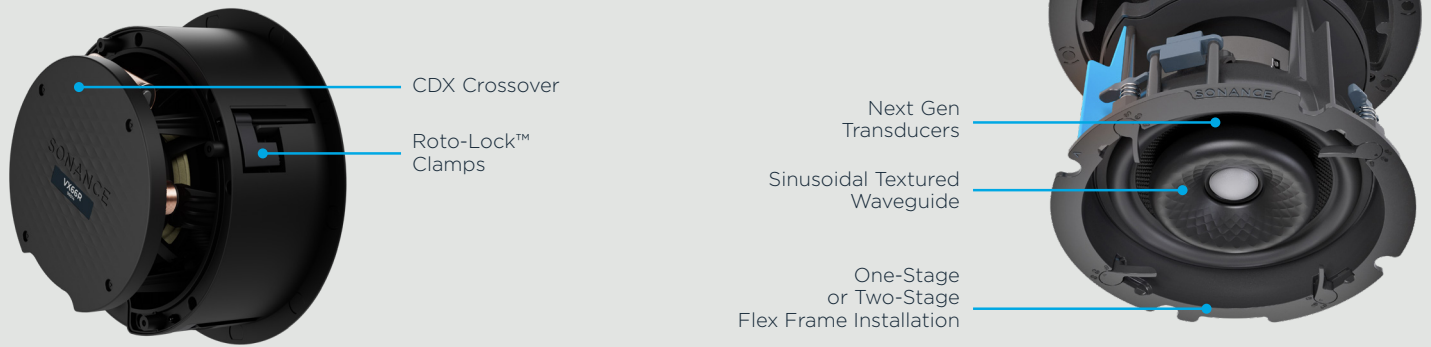

FLEX FRAME MOUNTING SYSTEM AND KEY FEATURES

Sonance Visual Experience Flex Frame Mounting System is a two-piece design that allows VX models the flexibility to install in one or two-stages (does not apply to VX60R or VX80R models). Leverage the Flex Frame two-stage process to maximize installation efficiency on large scale projects.

FEATURES AND BENEFITS

Two-Piece Flex Frame Mounting System: Vastly improved single stage or two stage installation process.

Brilliant White Micro Trim Grille: Brighter, more consistent white shade. RAL standardized to better match ceilings and walls. Bezel size 50% smaller with knife-edge to minimize shadow lines.

Optional Trimless Grille: Same brilliant white color but in a modern, monolithic aesthetic with no bezel.

Sinusoidal Textured Waveguide: Achieve even, balanced tonality to better fill spaces with smooth, extended treble that is remarkably consistent at any angle.

CDX Crossovers: Adapted from Sonance Invisible Series, our Constant Directivity Crossovers align tweeters and woofers to provide consistent dispersion at all frequencies.

Advanced Driver Motor Topology: Engineered via sophisticated magnetic and physical simulations to reduce distortion to nearly inaudible levels, resulting in the highest fidelity drivers we have ever made.